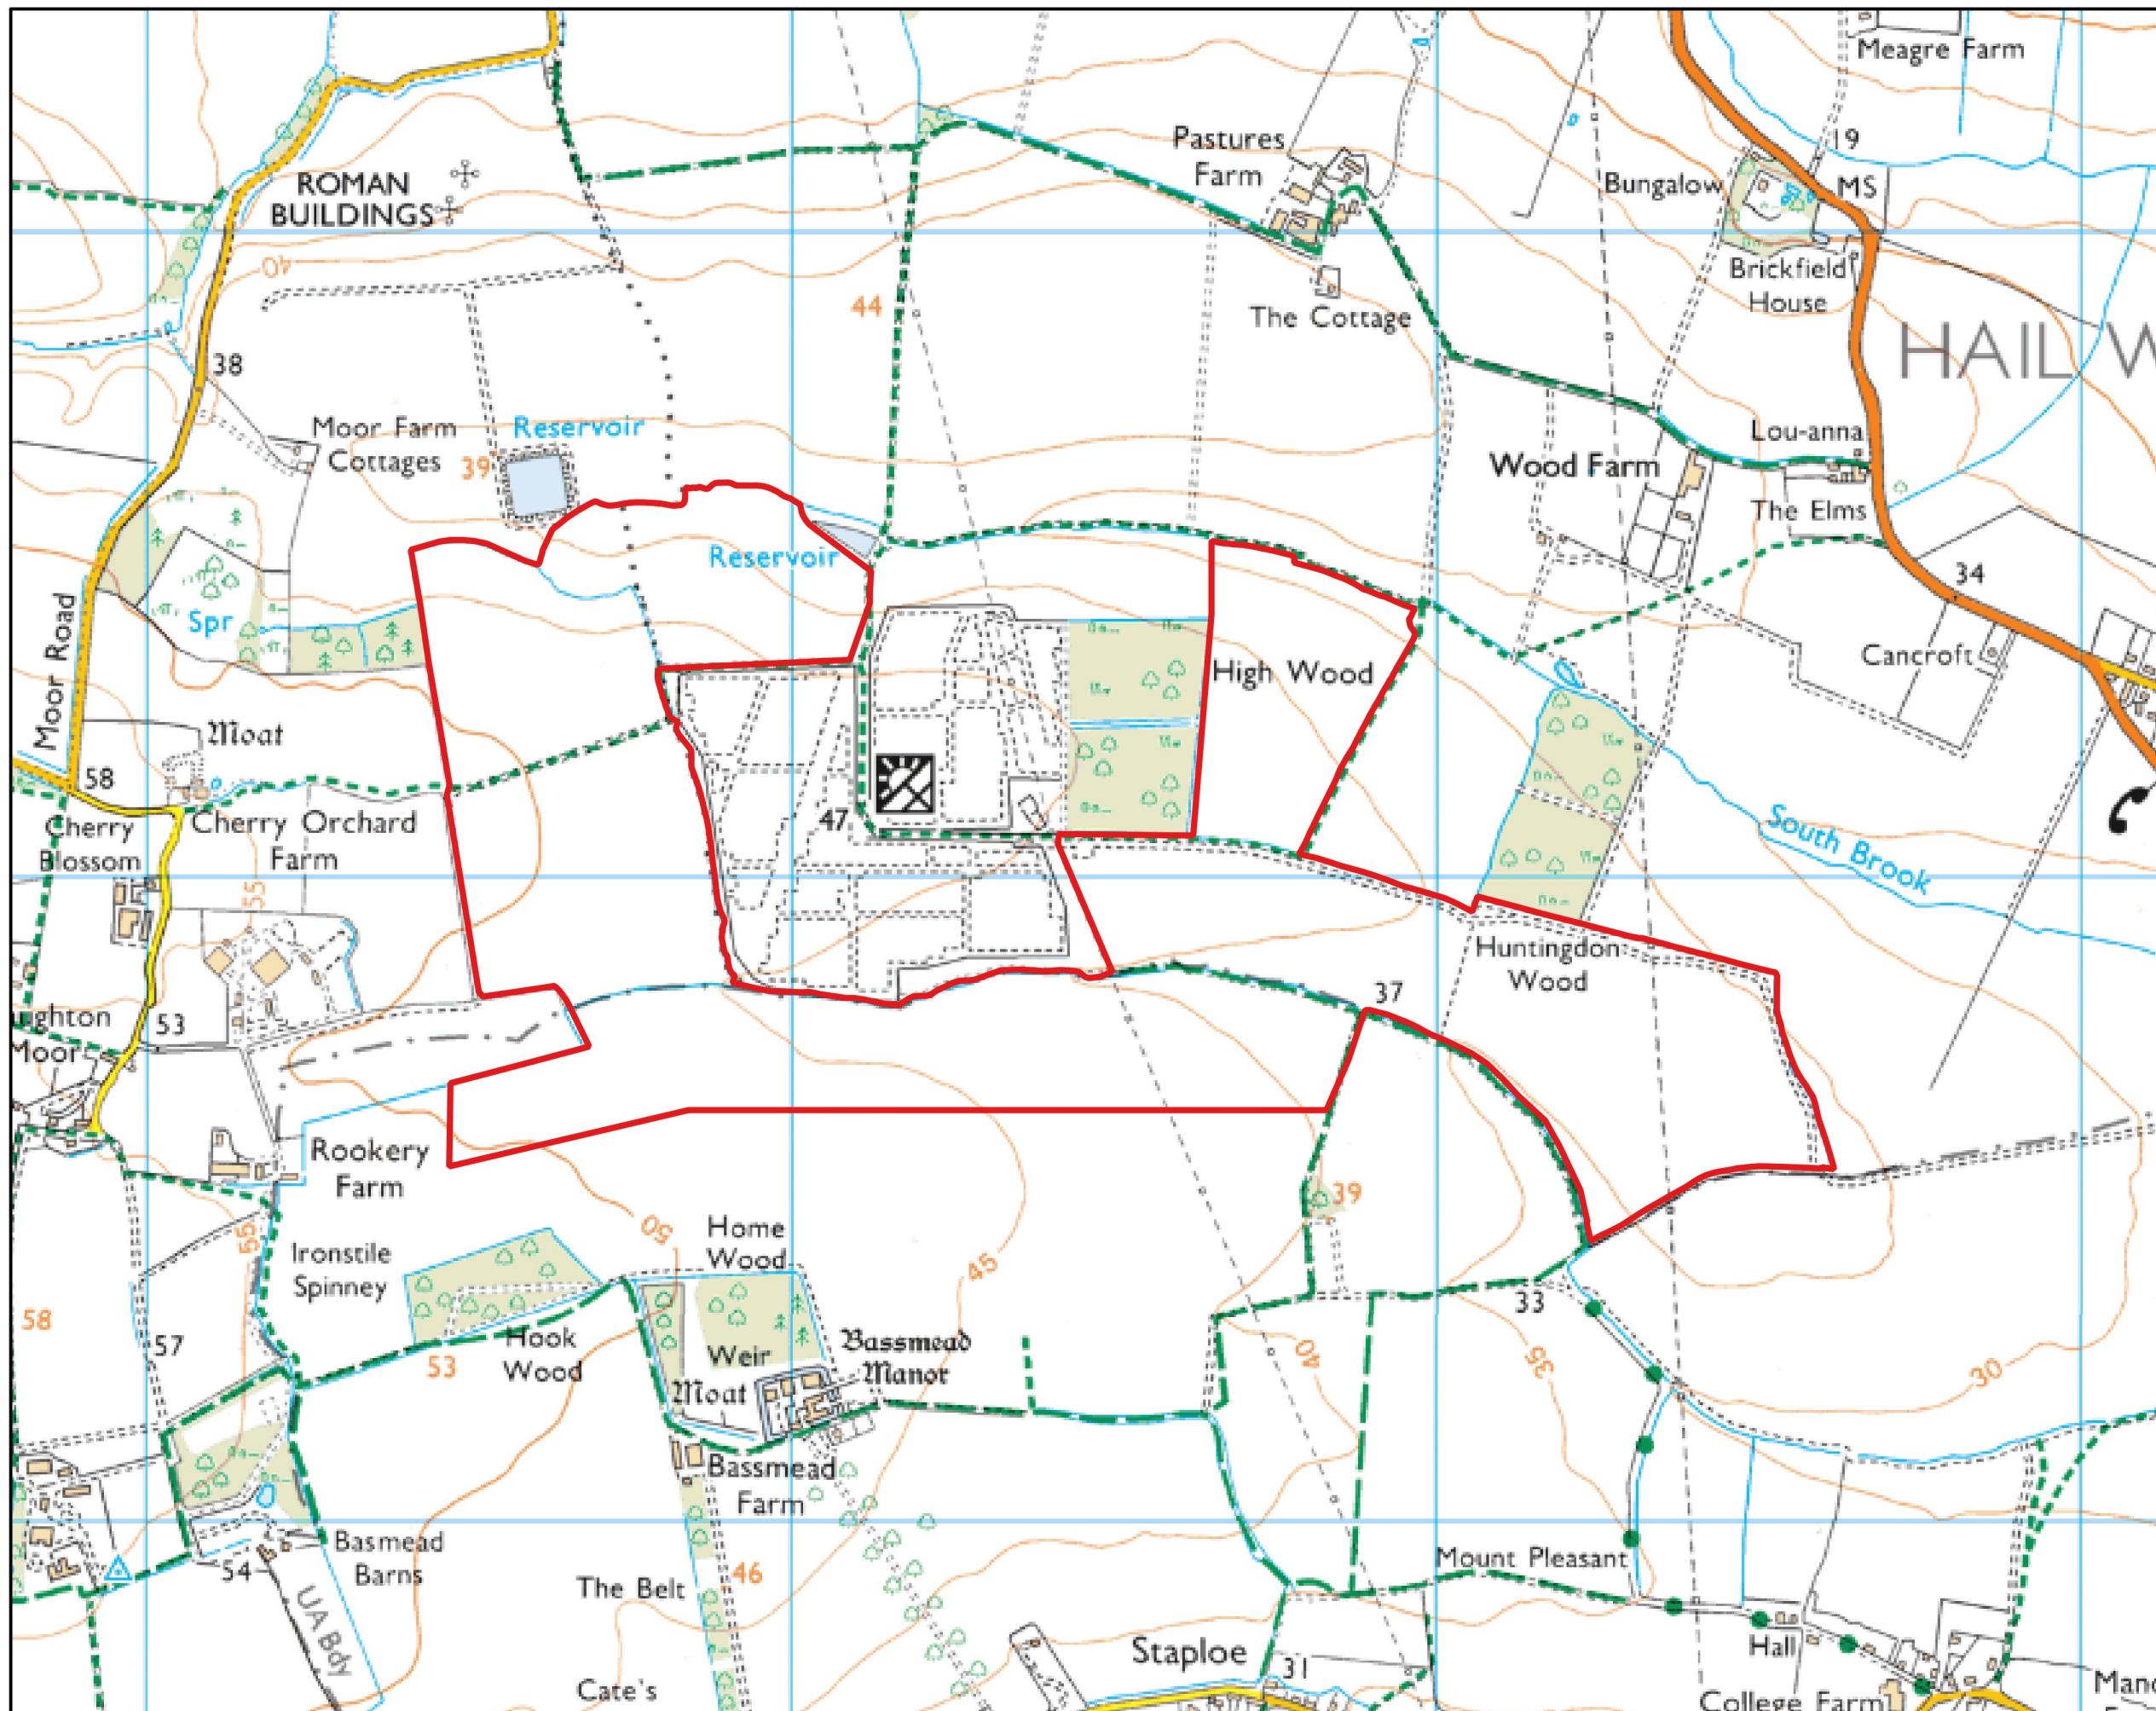

Legend

Red Line Boundary

Scale: 1:10000
Date: 30/6/2021